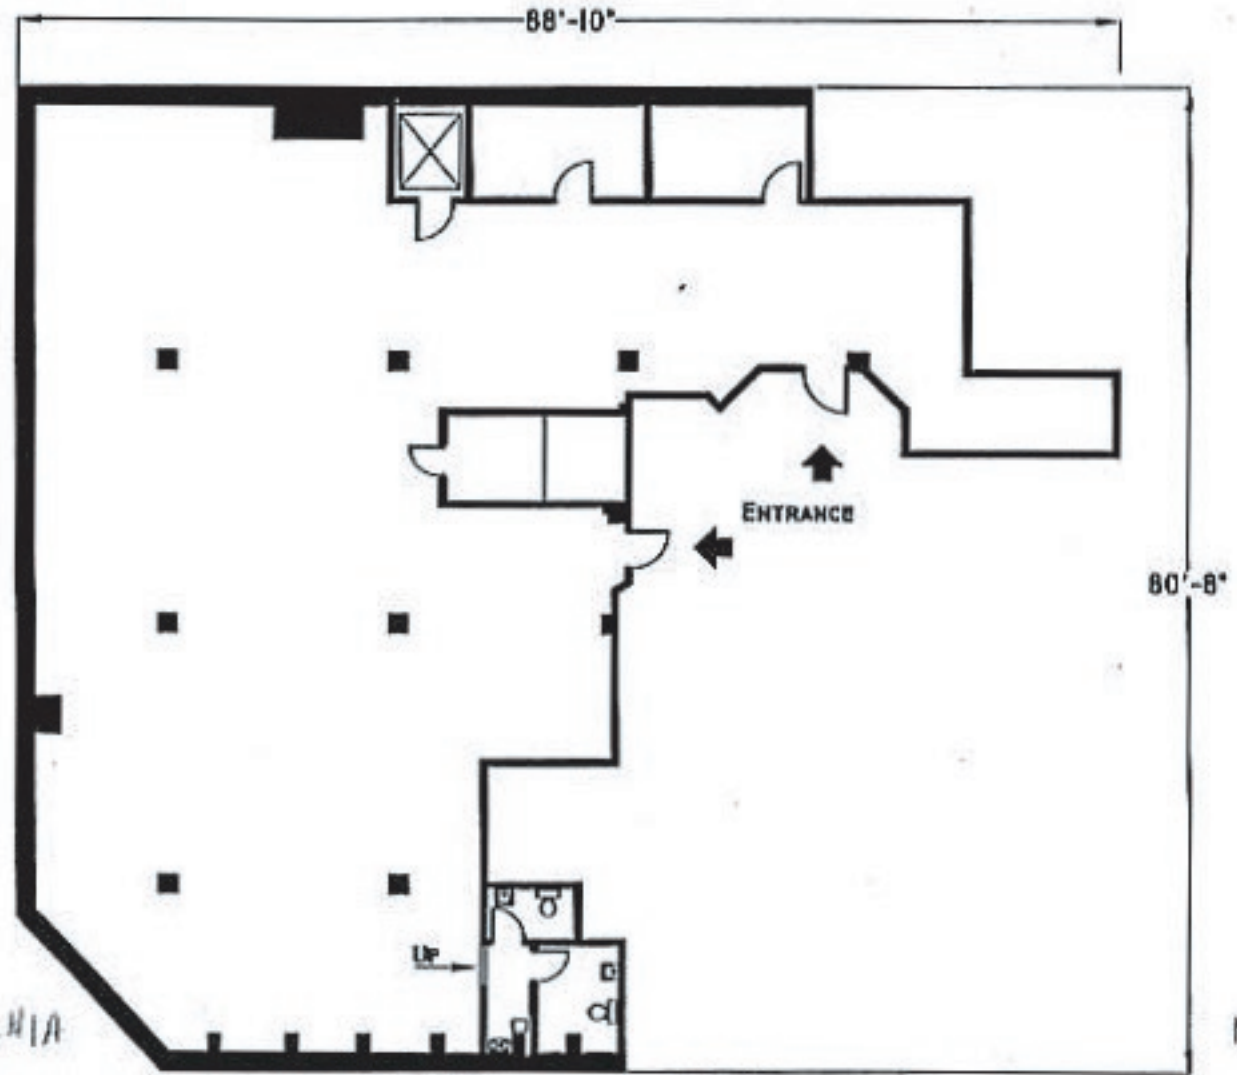

# COMMONS WEST PLAZA

ITHACA, NEW YORK

LOWER LEVEL, SPACE #1 + H/A  
5,429 RENTABLE SQUARE FEET  
APPROXIMATE SCALE: 1/16" = 1'-0"  
APPROXIMATE CEILING HEIGHT: 9'-4"

ALL DIMENSIONS APPROXIMATE. ERRORS AND OMISSIONS EXCEPTED